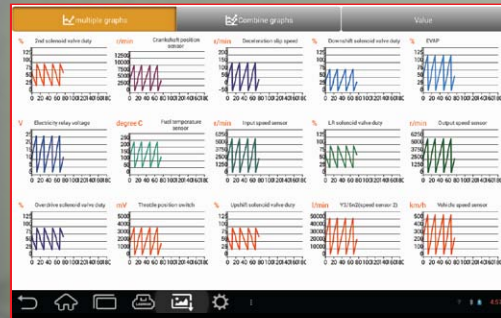

X-431 PAD II ANDROID™ SCAN TOOL TABLET

View Live Data Stream

Graph Live Data Stream

Module Coding & More

Guided Special Functions
Based On Manufacturer

OE Level Asian, European &
Domestic Coverage

Built to IP65 specifications, water proof
drop-tested, dust-proof design