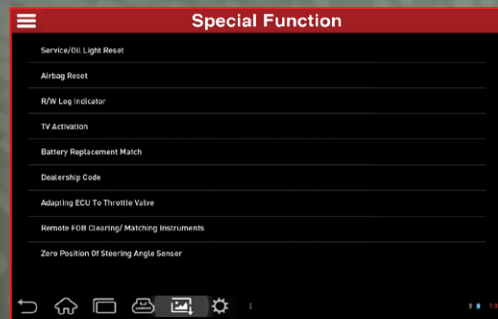

X-431 PAD II ANDROID™ SCAN TOOL TABLET

View Live Data Stream

Graph Live Data Stream

Module Coding & More

Guided Special Functions
Based On Manufacturer

OE Level Asian, European &
Domestic Coverage

Built to IP65 specifications, water proof
drop-tested, dust-proof design